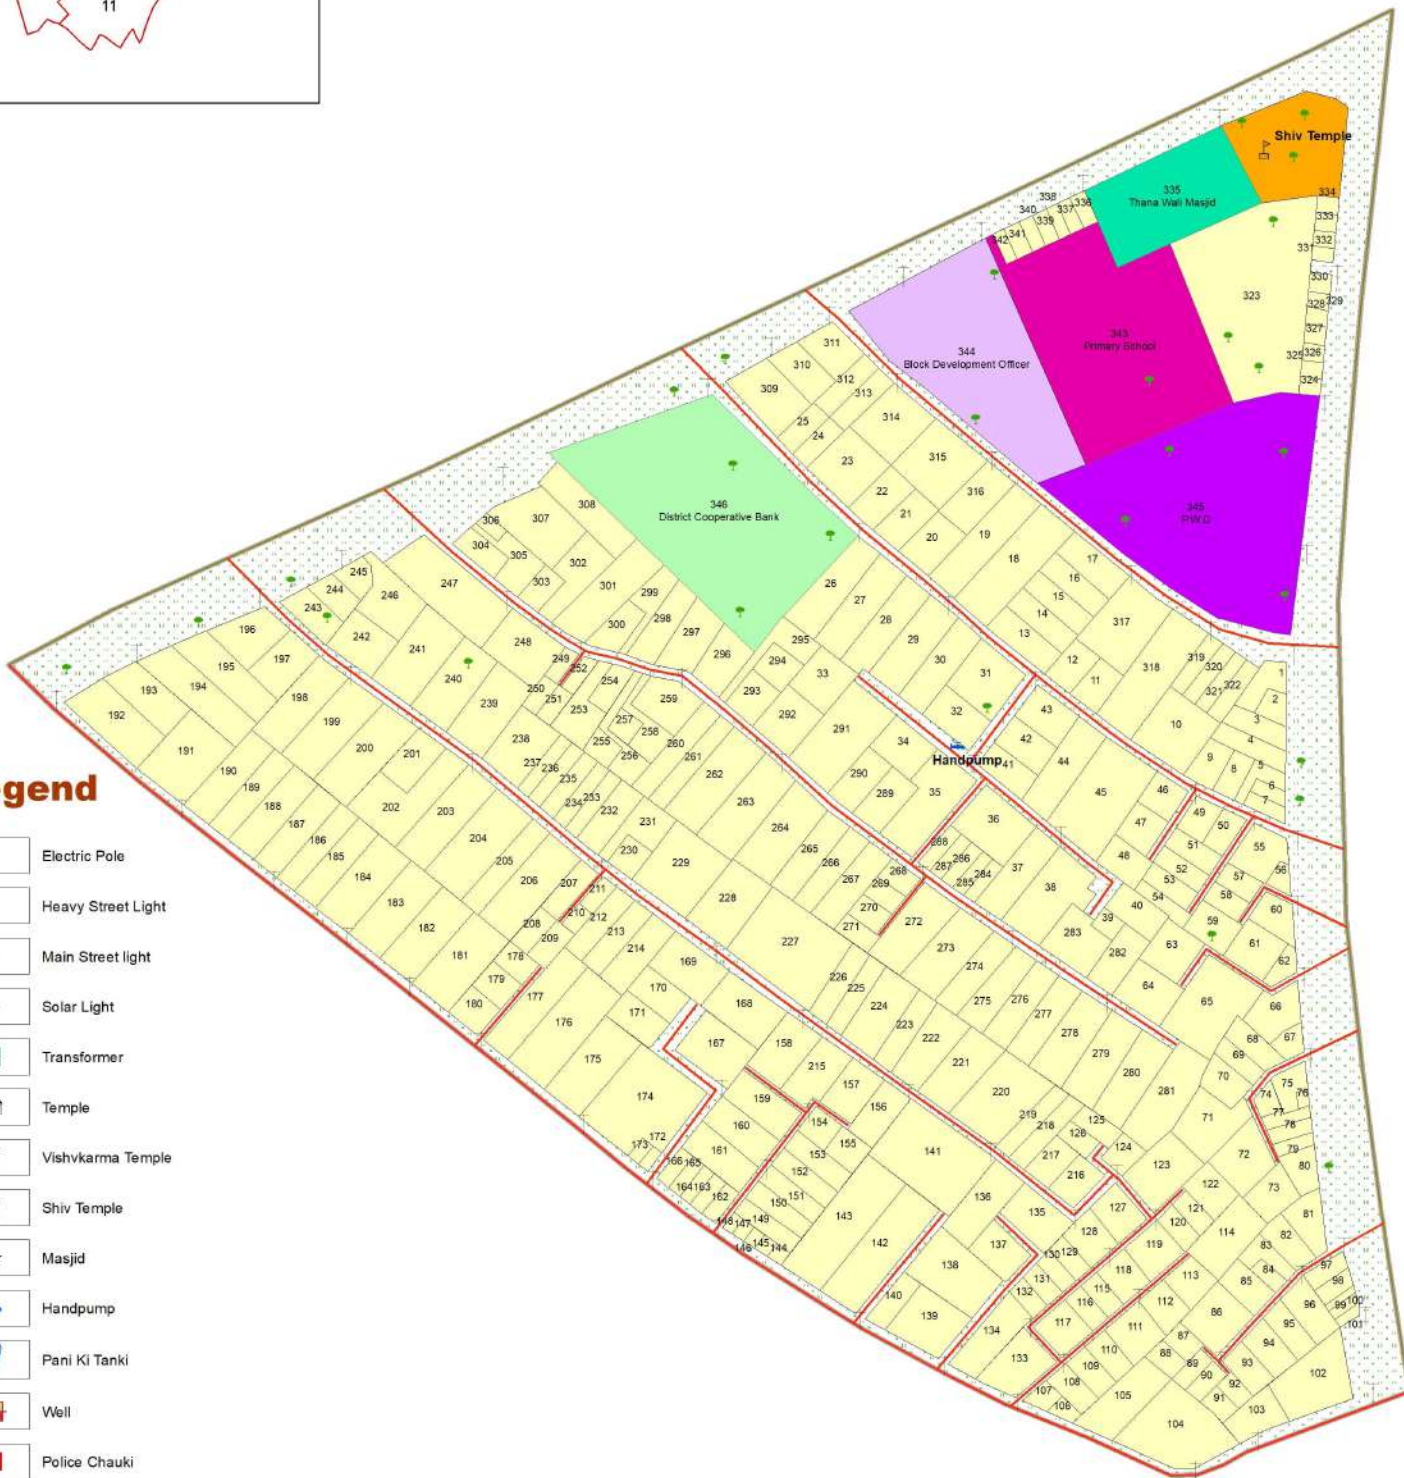

# INDEX MAP OF NAGAR PALIKA PARISHAD SEOHARA

Ward No.& Name- 02, Islam Nagar-1  
DISTRICT - BIJNOR, U.P.

(2023-24)

1 cm = 7 meters

## Legend

- Electric Pole
- Heavy Street Light
- Main Street light
- Solar Light
- Transformer
- Temple
- Vishvkarma Temple
- Shiv Temple
- Masjid
- Handpump
- Pani Ki Tanki
- Well
- Police Chauki
- SBM Toilet
- Tree

- Buildings
- Block Development Officer
- District Cooperative Bank
- P.W.D
- Primary School
- Thana Wali Masjid
- Shiv Temple
- Open Area

- City Minor Road
- City Major Road
- Drainage Line
- Ward Boundary