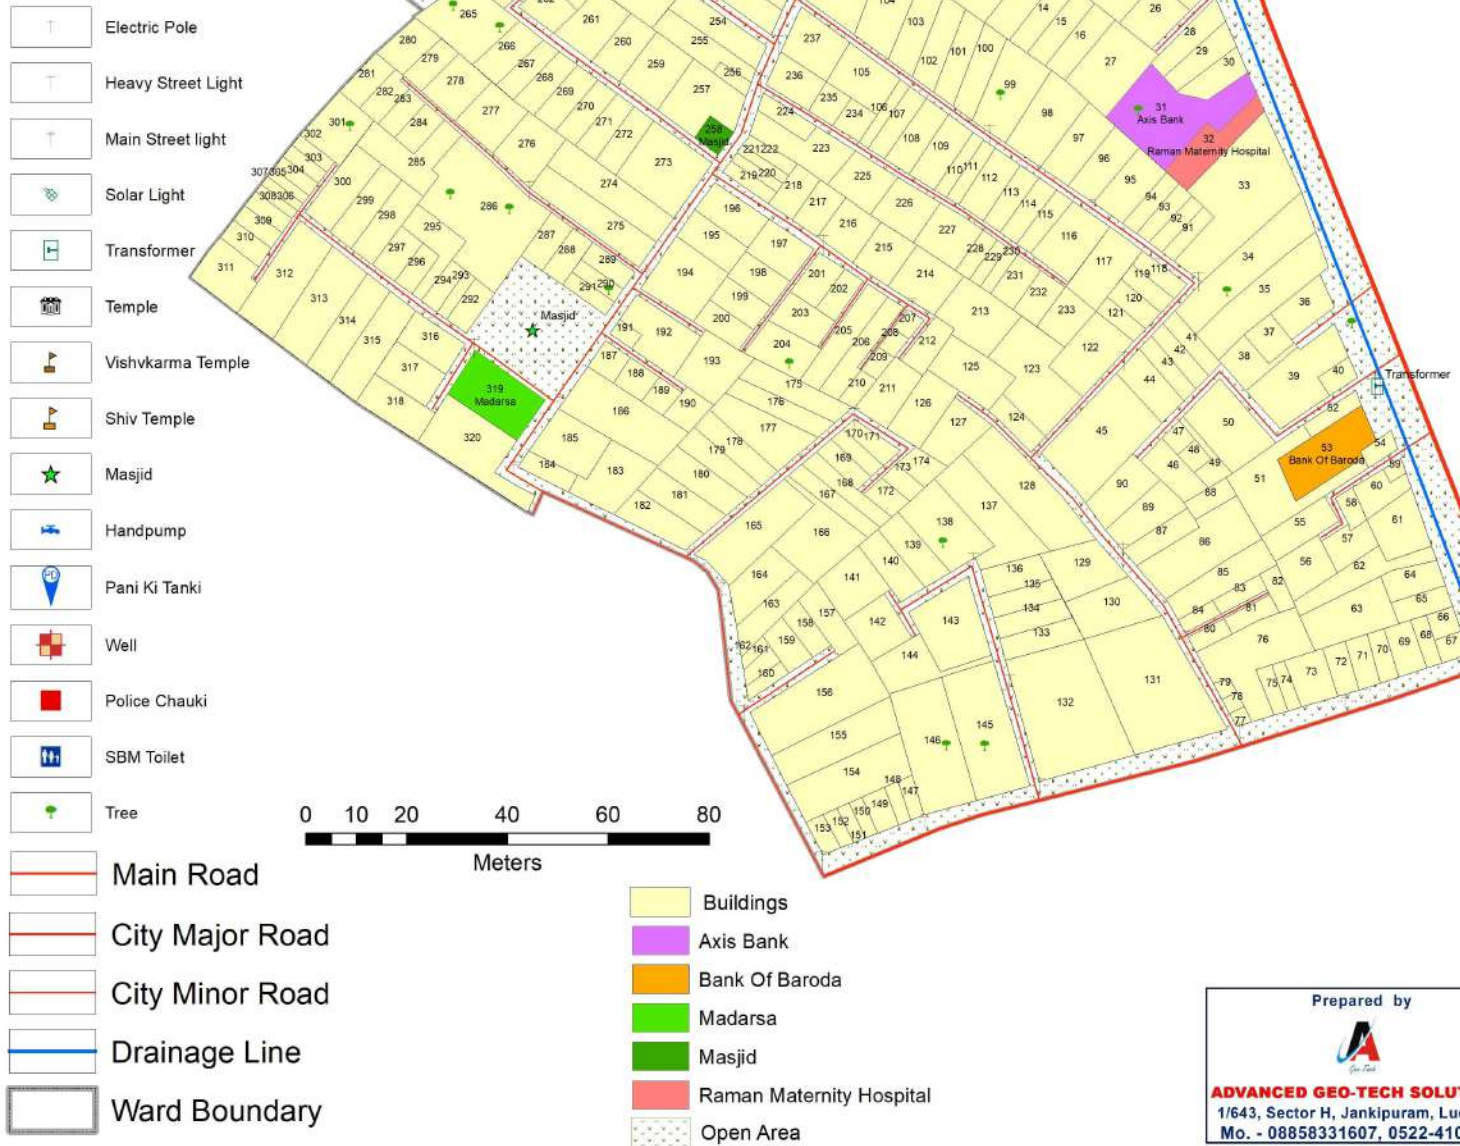

INDEX MAP OF NAGAR PALIKA PARISHAD SEOHARA

Ward No.& Name- 06, Islam Nagar-3

DISTRICT - BIJNOR, U.P.

(2023-24)

1 cm = 8 meters

Legend

Prepared by

ADVANCED GEO-TECH SOLUTIONS
1/643, Sector H, Jankipuram, Lucknow
Mo. - 08858331607, 0522-4106125