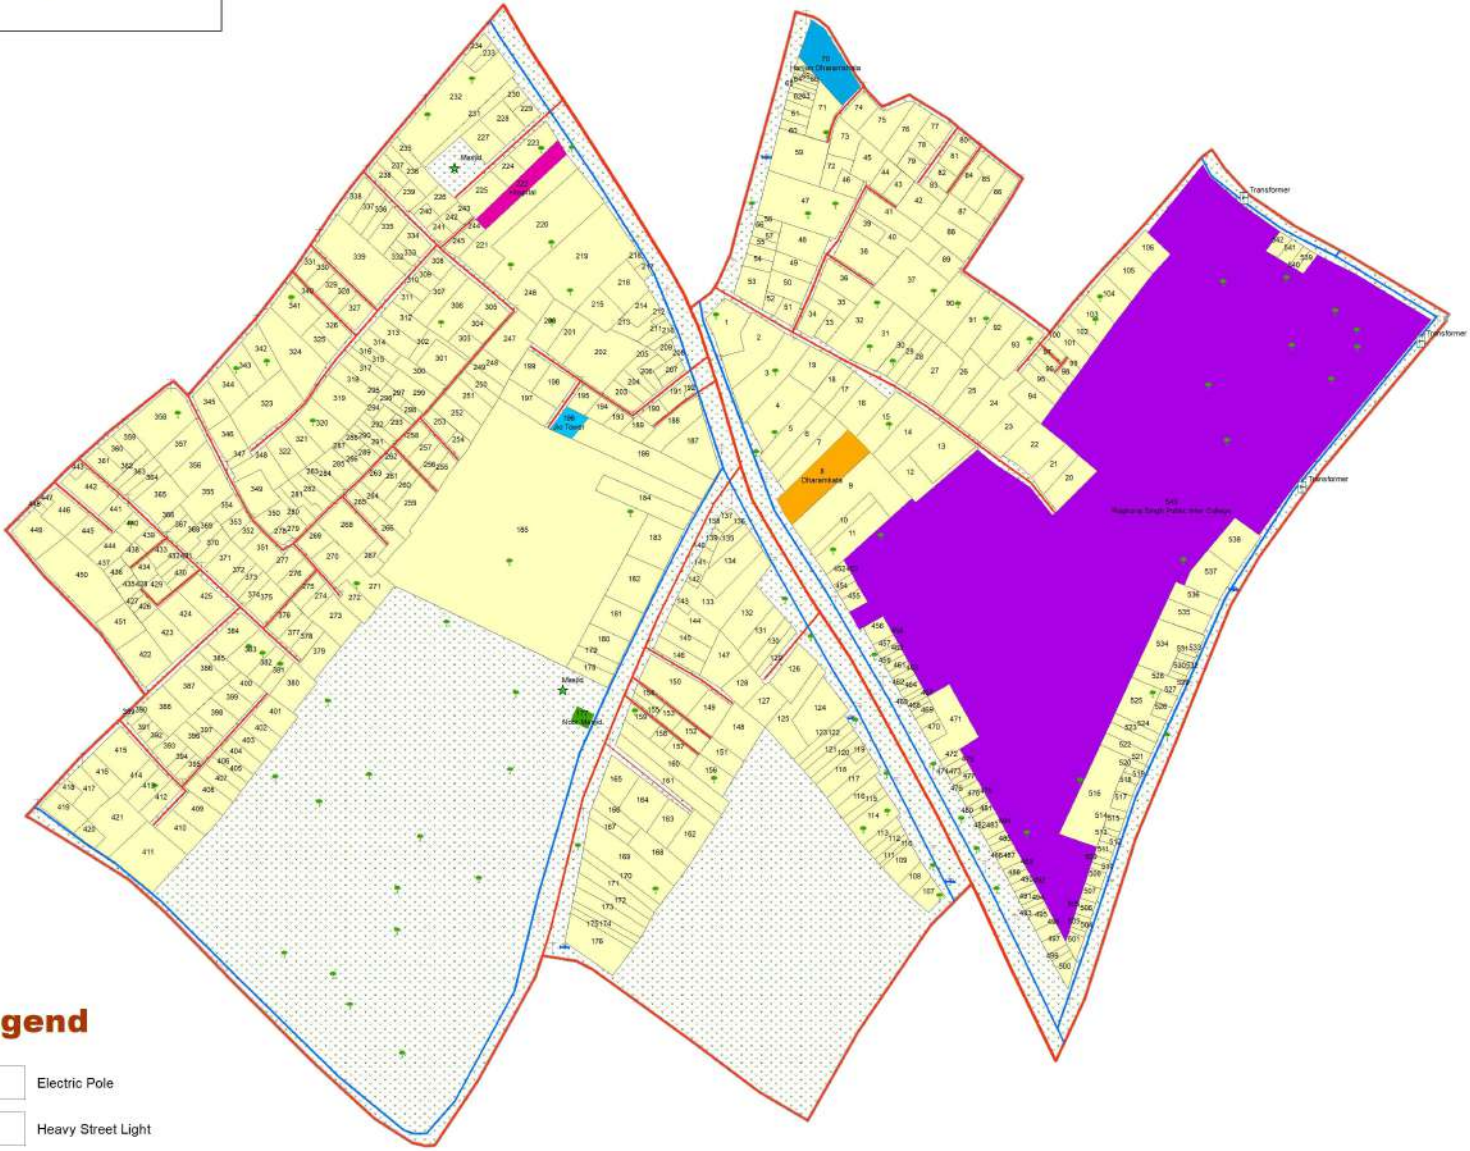

INDEX MAP OF NAGAR PALIKA PARISHAD SEOHARA

Ward No.& Name- 11, Hayat Nagar-2 & Tarai-3

DISTRICT - BIJNOR, U.P.

(2023-24)

1 cm = 10 meters

Legend

- Electric Pole
- Heavy Street Light
- Main Street light
- Solar Light
- Transformer
- Temple
- Vishvkarma Temple
- Shiv Temple
- Masjid
- Handpump
- Pani Ki Tanki
- Well
- Police Chauki
- SBM Toilet
- Tree

- Rail Line
- Main Road
- City Major Road
- City Minor Road
- Drainage Line
- Ward Boundary
- Buildings
- Dharamkata
- Harijan Dharamshala
- Hospital
- Jio Tower
- Noor Masjid
- Raghuraj Singh Public Inter College
- Open Area

Prepared by

ADVANCED GEO-TECH SOLUTIONS
 1/643, Sector H, Jankipuram, Lucknow
 Mo. - 08858331607, 0522-4106125