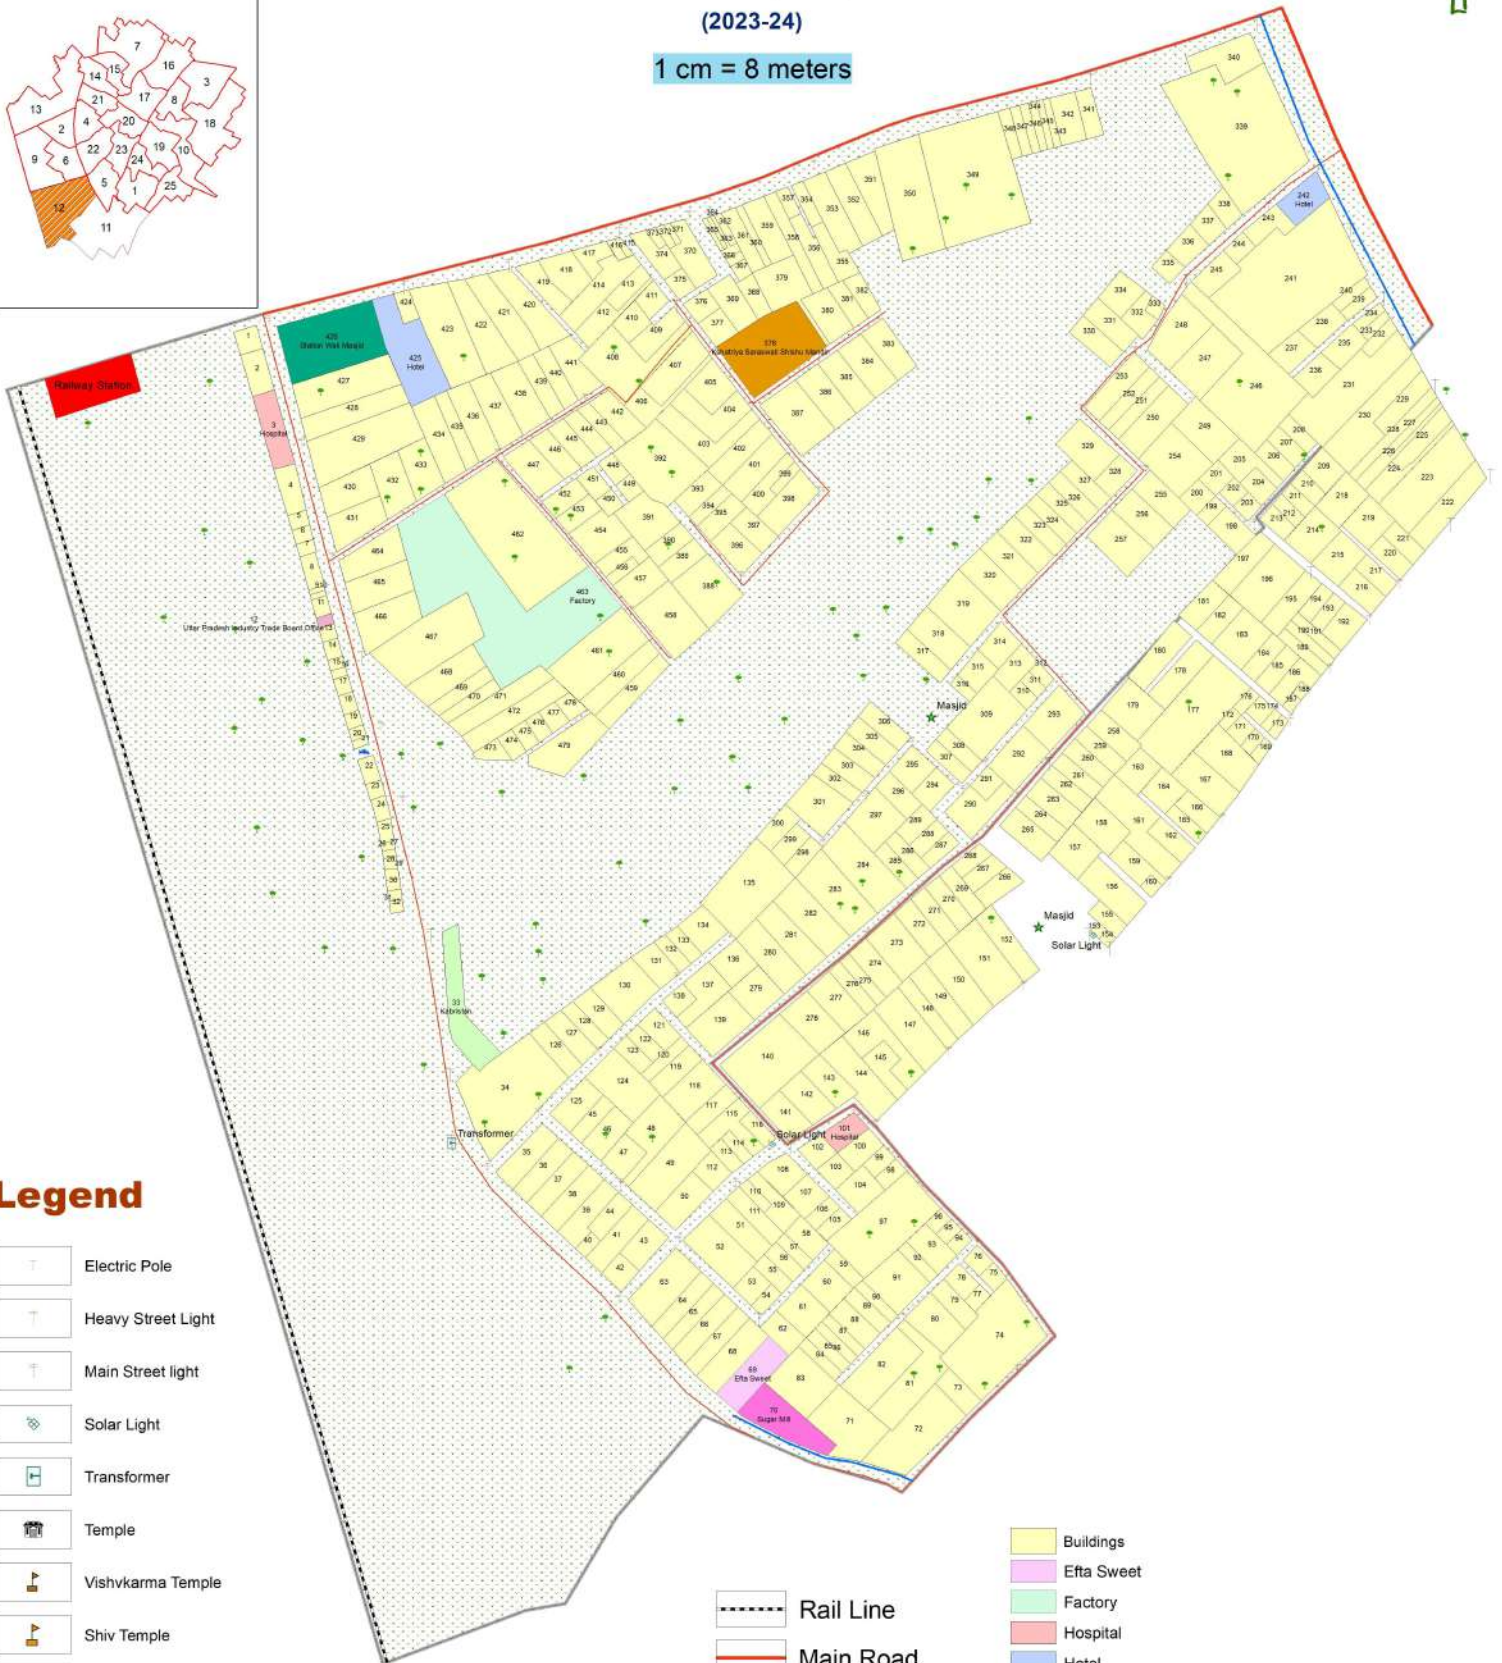

INDEX MAP OF NAGAR PALIKA PARISHAD SEOHARA

Ward No.& Name- 12, Hayat Nagar-1
DISTRICT - BIJNOR, U.P.

(2023-24)

1 cm = 8 meters

Legend

- Electric Pole
- Heavy Street Light
- Main Street light
- Solar Light
- Transformer
- Temple
- Vishvkarma Temple
- Shiv Temple
- Masjid
- Handpump
- Pani Ki Tanki
- Well
- Police Chauki
- SBM Toilet
- Tree

- Buildings
- Efta Sweet
- Factory
- Hospital
- Hotel
- Kabristan
- Kshatriya Saraswati Shishu Mandir
- Station Wali Masjid
- Sugar Mill
- Uttar Pradesh Industry Trade Board Office
- Open Area
- Rail Line
- Main Road
- City Major Road
- City Minor Road
- Drainage Line
- Ward Boundary