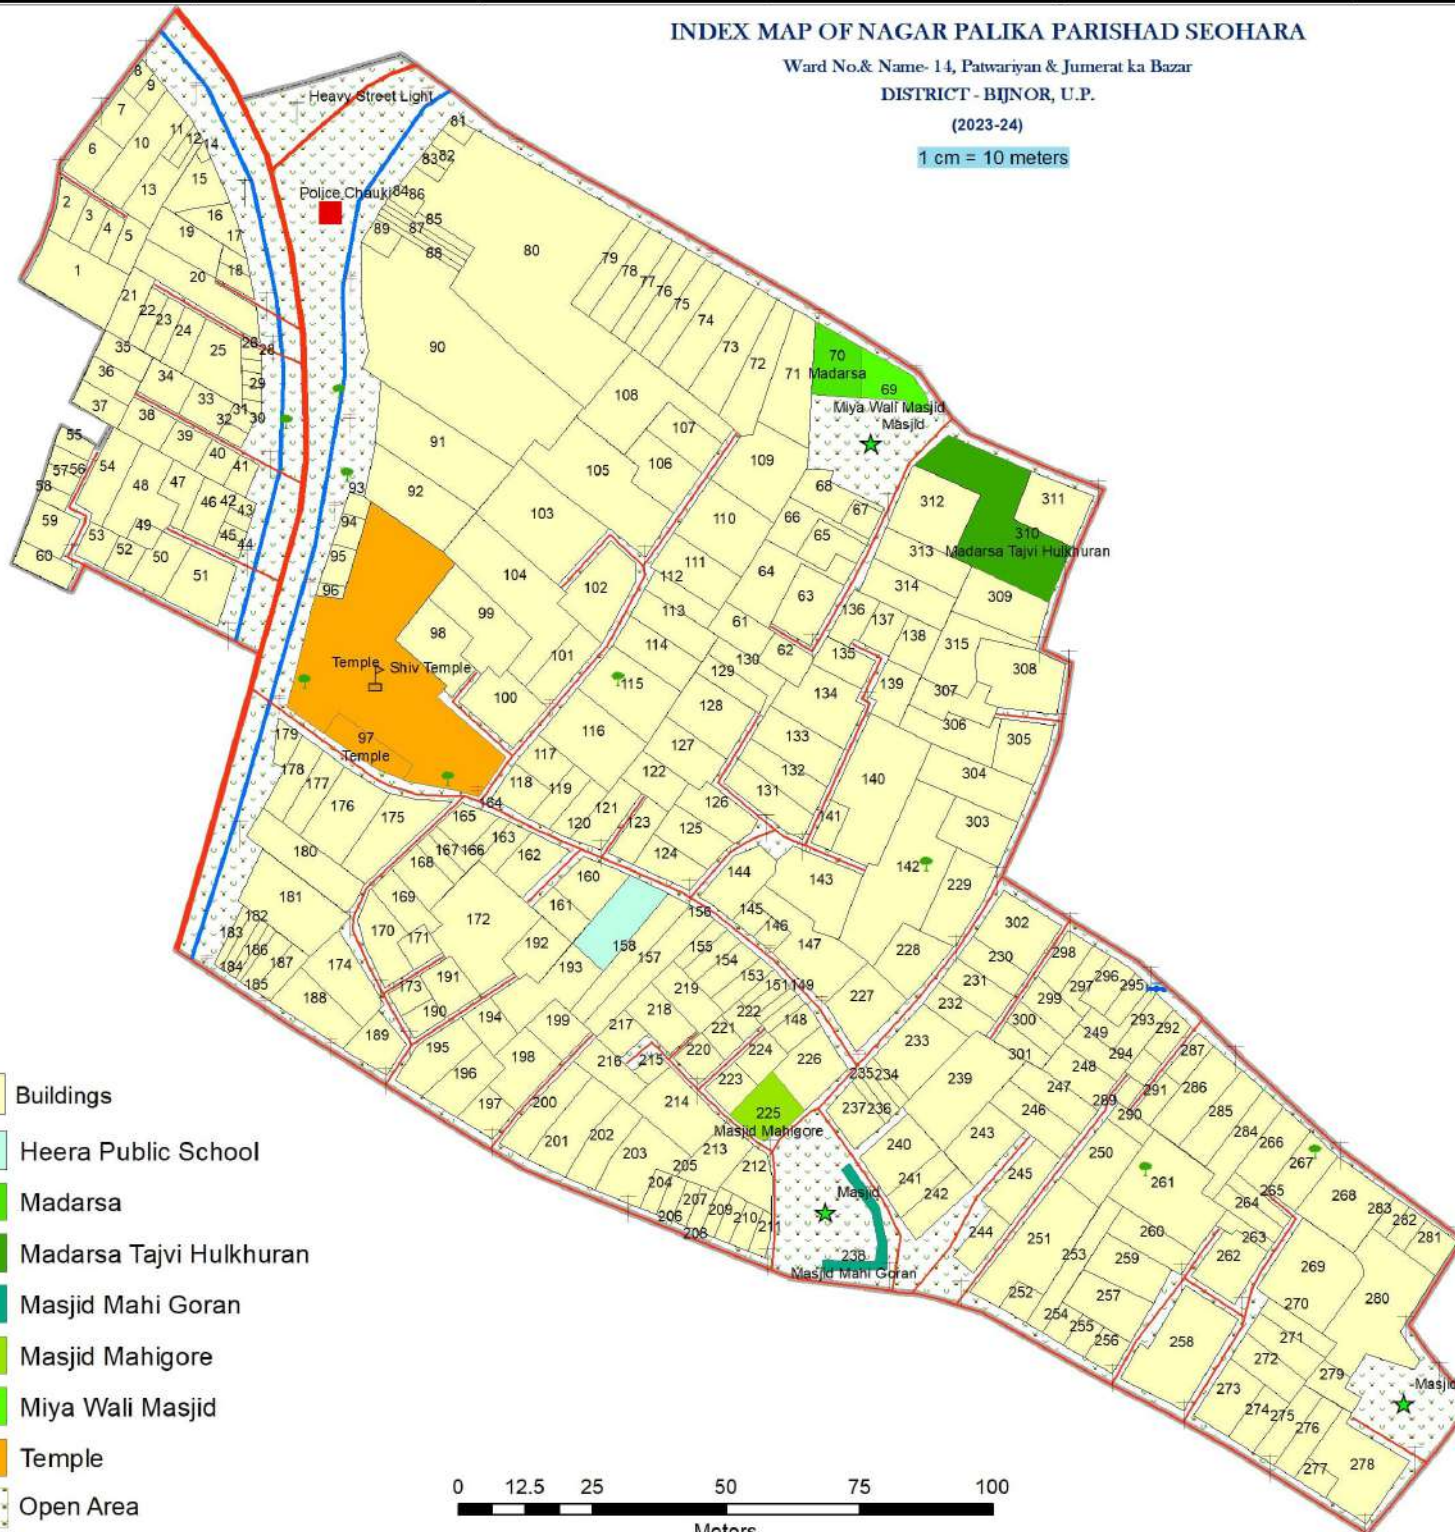

INDEX MAP OF NAGAR PALIKA PARISHAD SEOHARA

Ward No.& Name- 14, Patwariyan & Jumerat ka Bazar

DISTRICT - BIJNOR, U.P.

(2023-24)

1 cm = 10 meters

Legend

- Electric Pole
- Heavy Street Light
- Main Street Light
- Solar Light
- Transformer
- Temple
- Vishwanath Temple
- Shiv Temple
- Masjid
- Handpump
- Pani Ki Tanki
- Well
- Police Chauki
- SBM Toilet
- Tree
- Rail Line
- Main Road
- City Major Road
- City Minor Road
- Drainage Line
- Ward Boundary

- Buildings
- Heera Public School
- Madarsa
- Madarsa Tajvi Hulkhuran
- Masjid Mahi Goran
- Masjid Mahigore
- Miya Wali Masjid
- Temple
- Open Area