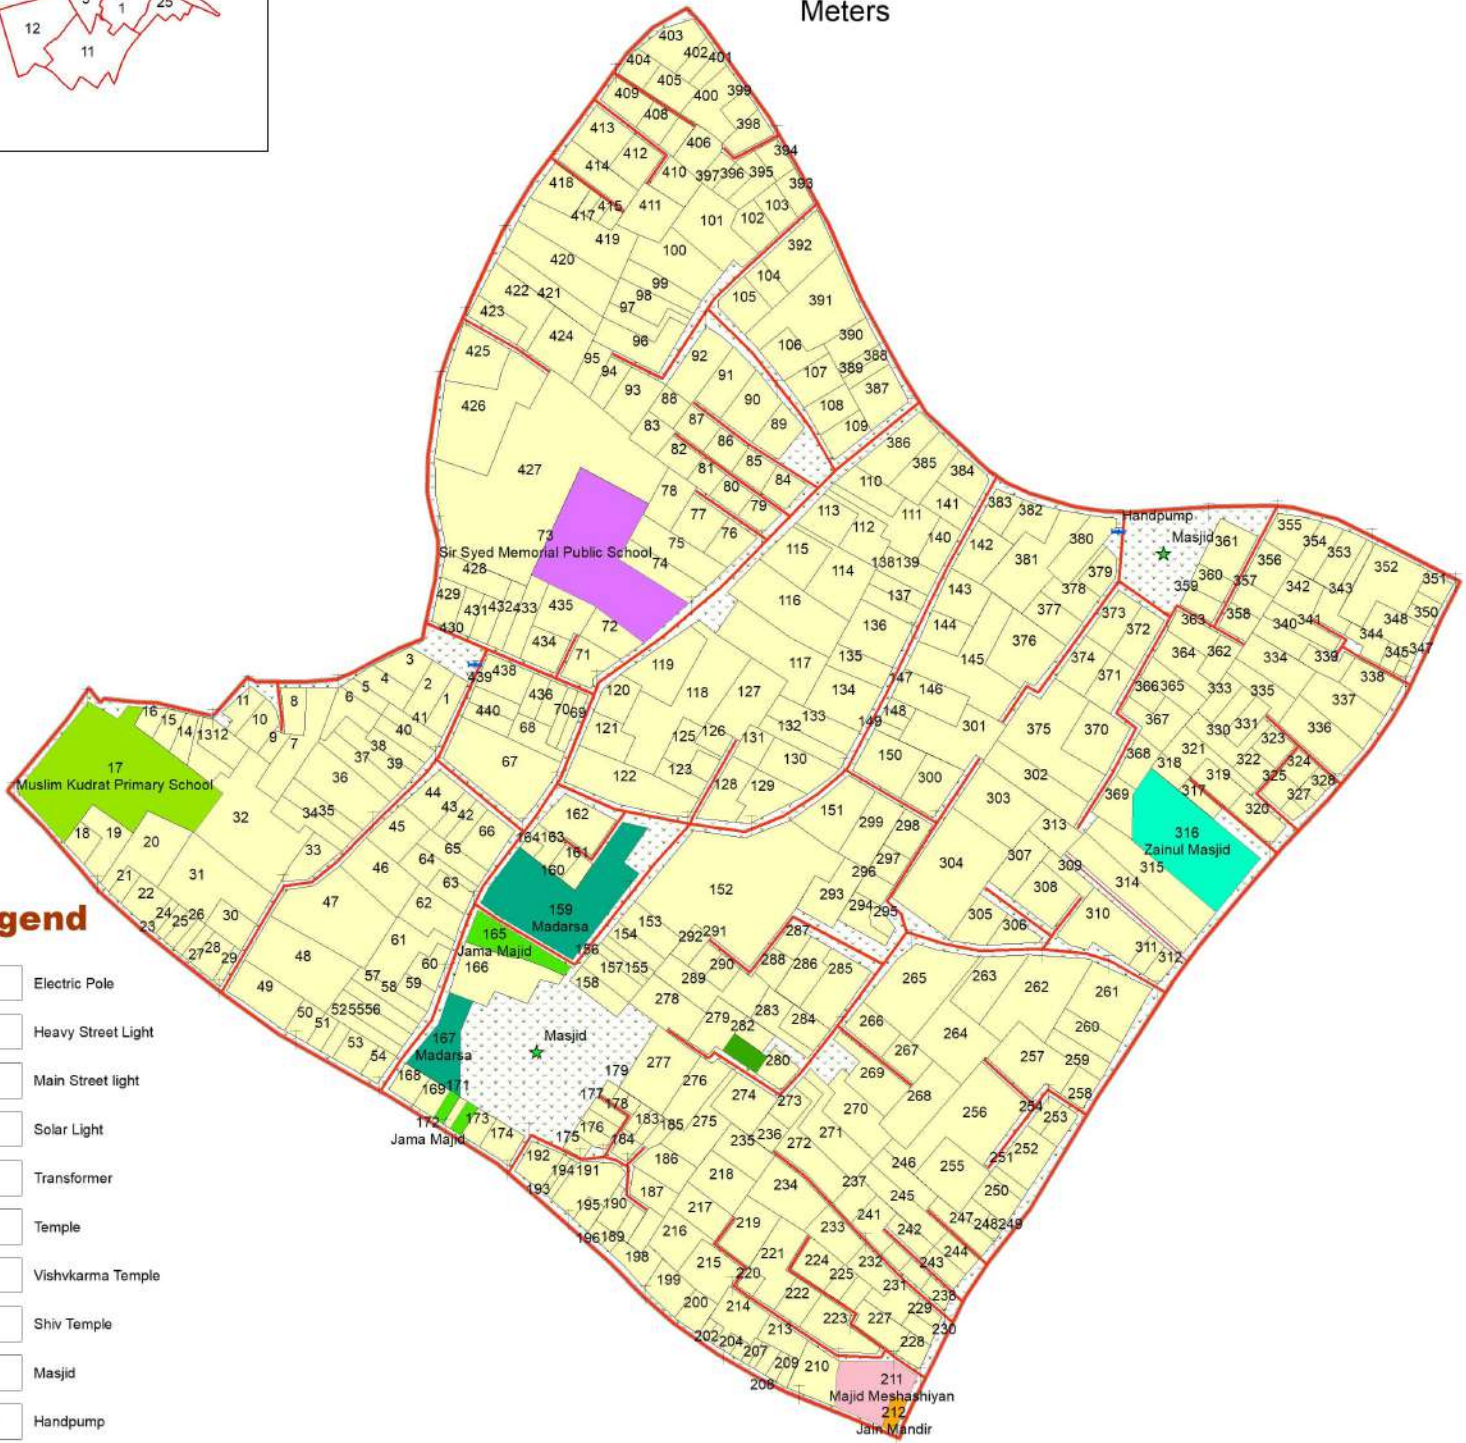

INDEX MAP OF NAGAR PALIKA PARISHAD SEOHARA

Ward No.& Name- 17, Milkiyan-4

DISTRICT - BIJNOR, U.P.

(2023-24)

1 cm = 9 meters

Legend

- Electric Pole
- Heavy Street Light
- Main Street light
- Solar Light
- Transformer
- Temple
- Vishvkarma Temple
- Shiv Temple
- Masjid
- Handpump
- Pani Ki Tanki
- Well
- Police Chauki
- SBM Toilet
- Tree
- City Major Road
- City Minor Road
- Drainage Line
- Ward Boundary

- Buildings
- Jain Mandir
- Jama Majid
- Madarsa
- Majid Meshashiyon
- Muslim Kudrat Primary School
- Sir Syed Memorial Public School
- Zainul Majid
- Zainul Masjid
- Open Area