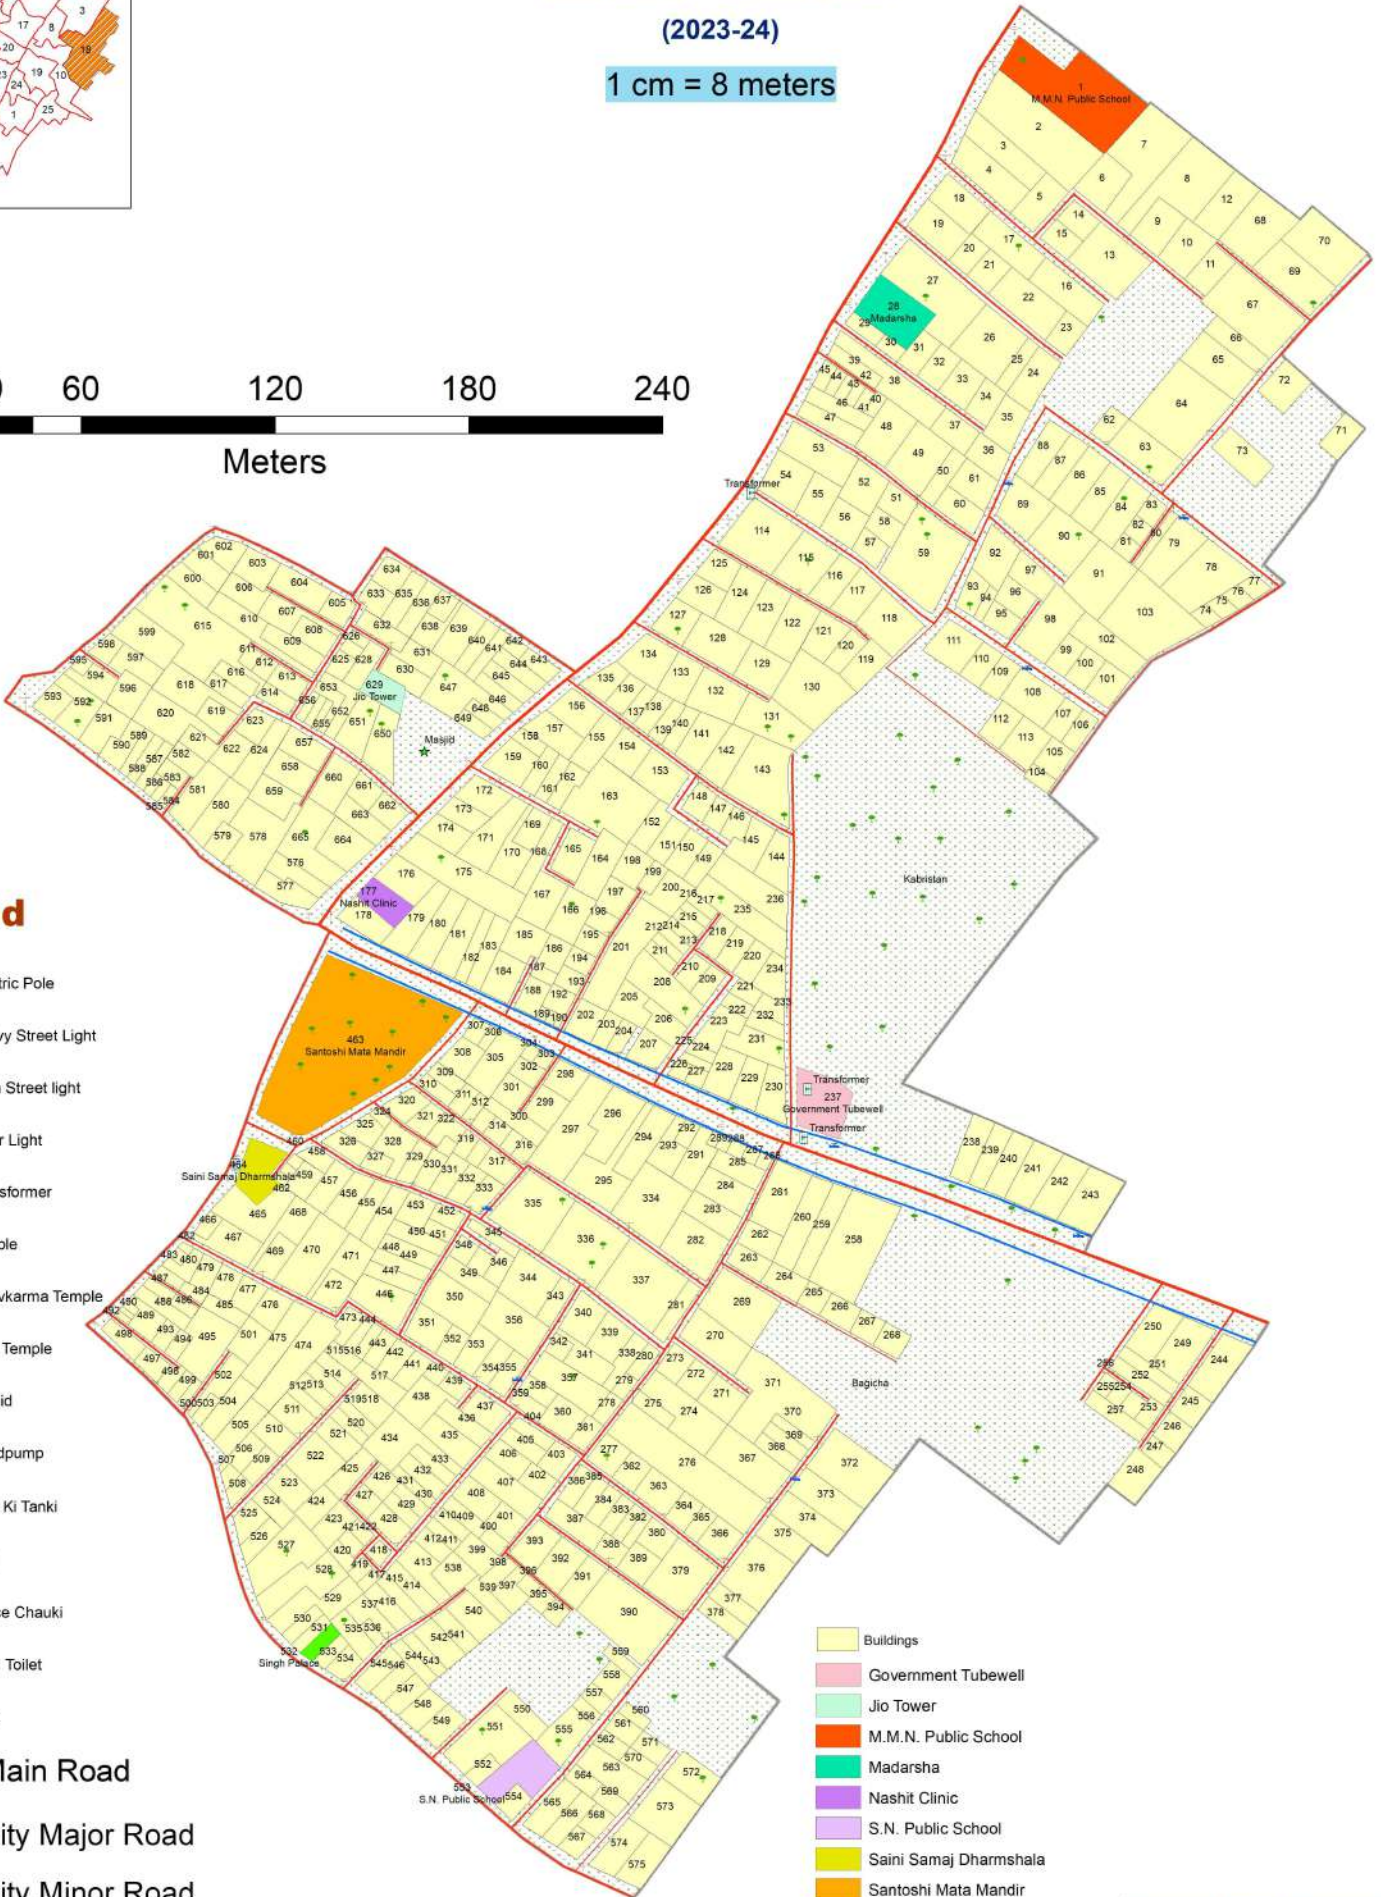

# INDEX MAP OF NAGAR PALIKA PARISHAD SEOHARA

Ward No.& Name- 18, Taki Saraya-1  
DISTRICT - BIJNOR, U.P.

(2023-24)

1 cm = 8 meters

## Legend

- Electric Pole
- Heavy Street Light
- Main Street light
- Solar Light
- Transformer
- Temple
- Vishvkarma Temple
- Shiv Temple
- Masjid
- Handpump
- Pani Ki Tanki
- Well
- Police Chauki
- SBM Toilet
- Tree
- Main Road
- City Major Road
- City Minor Road
- Drainage Line
- Ward Boundary

- Buildings
- Government Tubewell
- Jio Tower
- M.M.N. Public School
- Madarsha
- Nashit Clinic
- S.N. Public School
- Saini Samaj Dharmshala
- Santoshi Mata Mandir
- Singh Palace
- Open Area
- Bagicha
- Kabristan