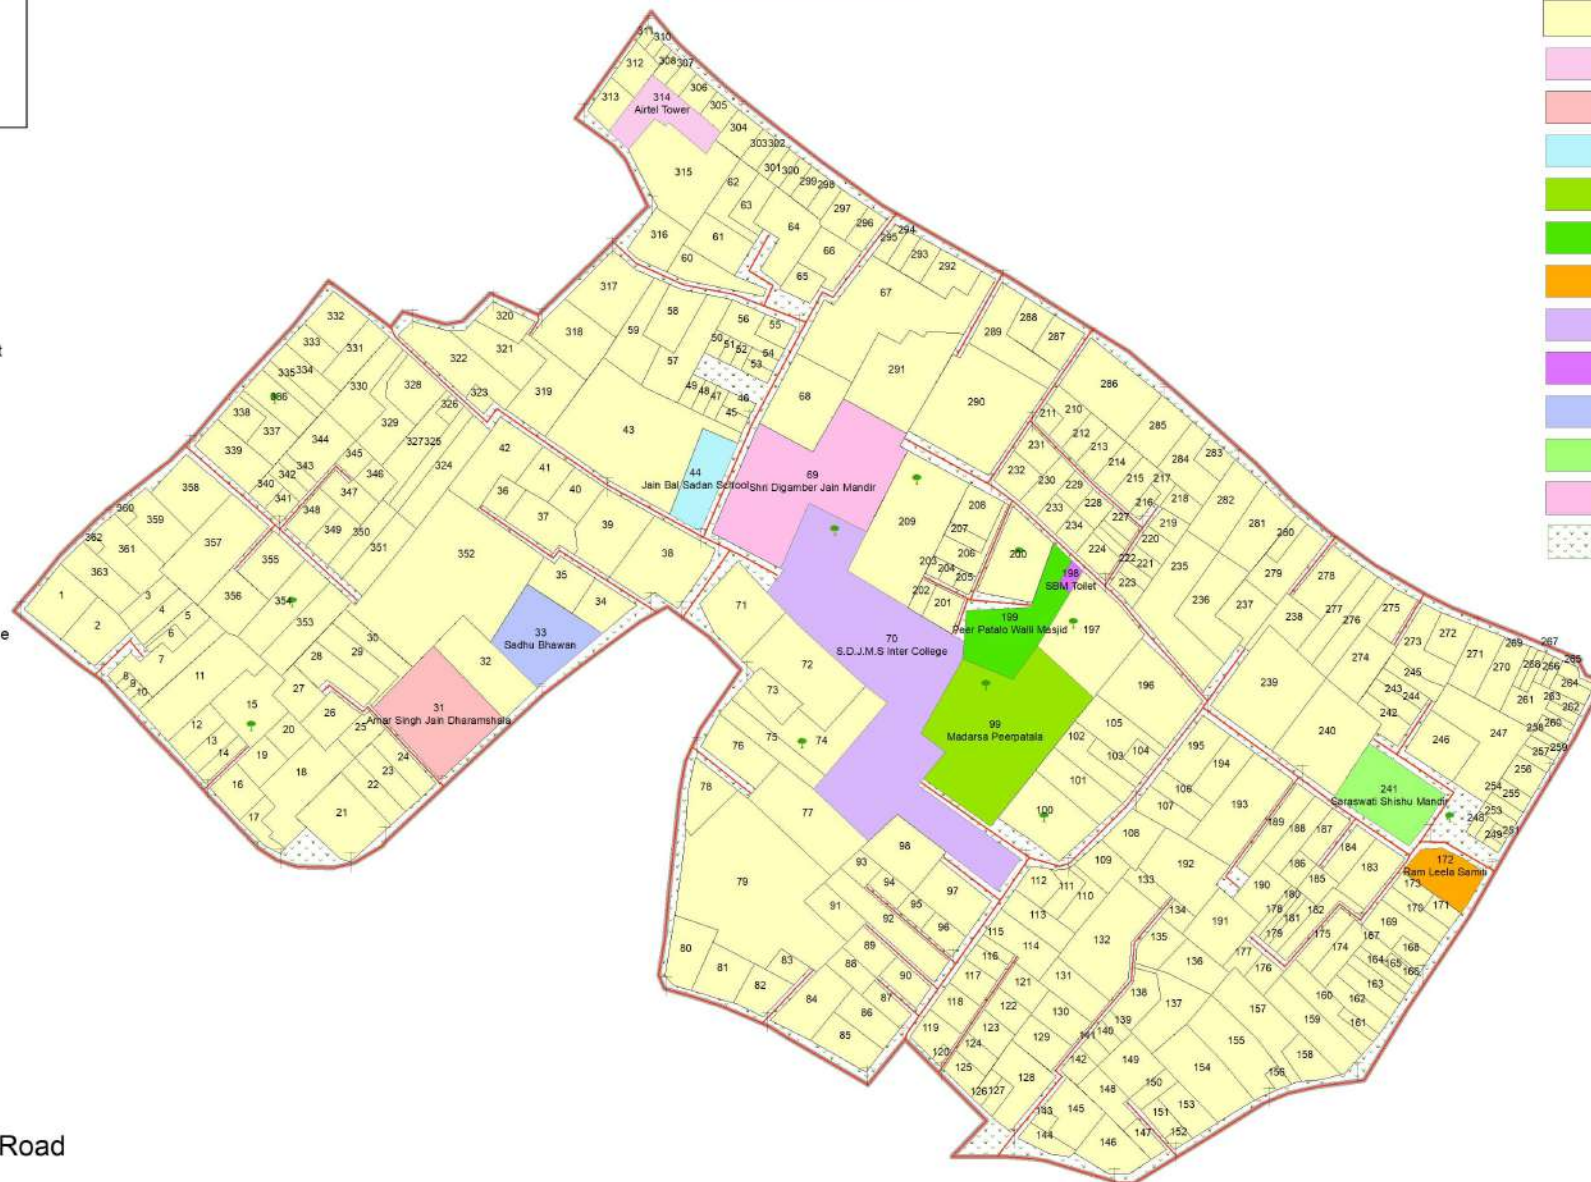

# INDEX MAP OF NAGAR PALIKA PARISHAD SEOHARA

Ward No.& Name- 20, Muslim Choudhiyan North

DISTRICT - BIJNOR, U.P.

(2023-24)

1 cm = 8 meters

## Legend

-  Electric Pole
-  Heavy Street Light
-  Main Street light
-  Solar Light
-  Transformer
-  Temple
-  Vishvkarma Temple
-  Shiv Temple
-  Masjid
-  Handpump
-  Pani Ki Tanki
-  Well
-  Police Chauki
-  SBM Toilet
-  Tree
-  City Minor Road
-  Drainage Line
-  Ward Boundary

-  Buildings
-  Airtel Tower
-  Amar Singh Jain Dharamshala
-  Jain Bal Sadan School
-  Madarsa Peerpatala
-  Peer Patalo Walli Masjid
-  Ram Leela Samiti
-  S.D.J.M.S Inter College
-  SBM Toilet
-  Sadhu Bhawan
-  Saraswati Shishu Mandir
-  Shri Digamber Jain Mandir
-  Open Area