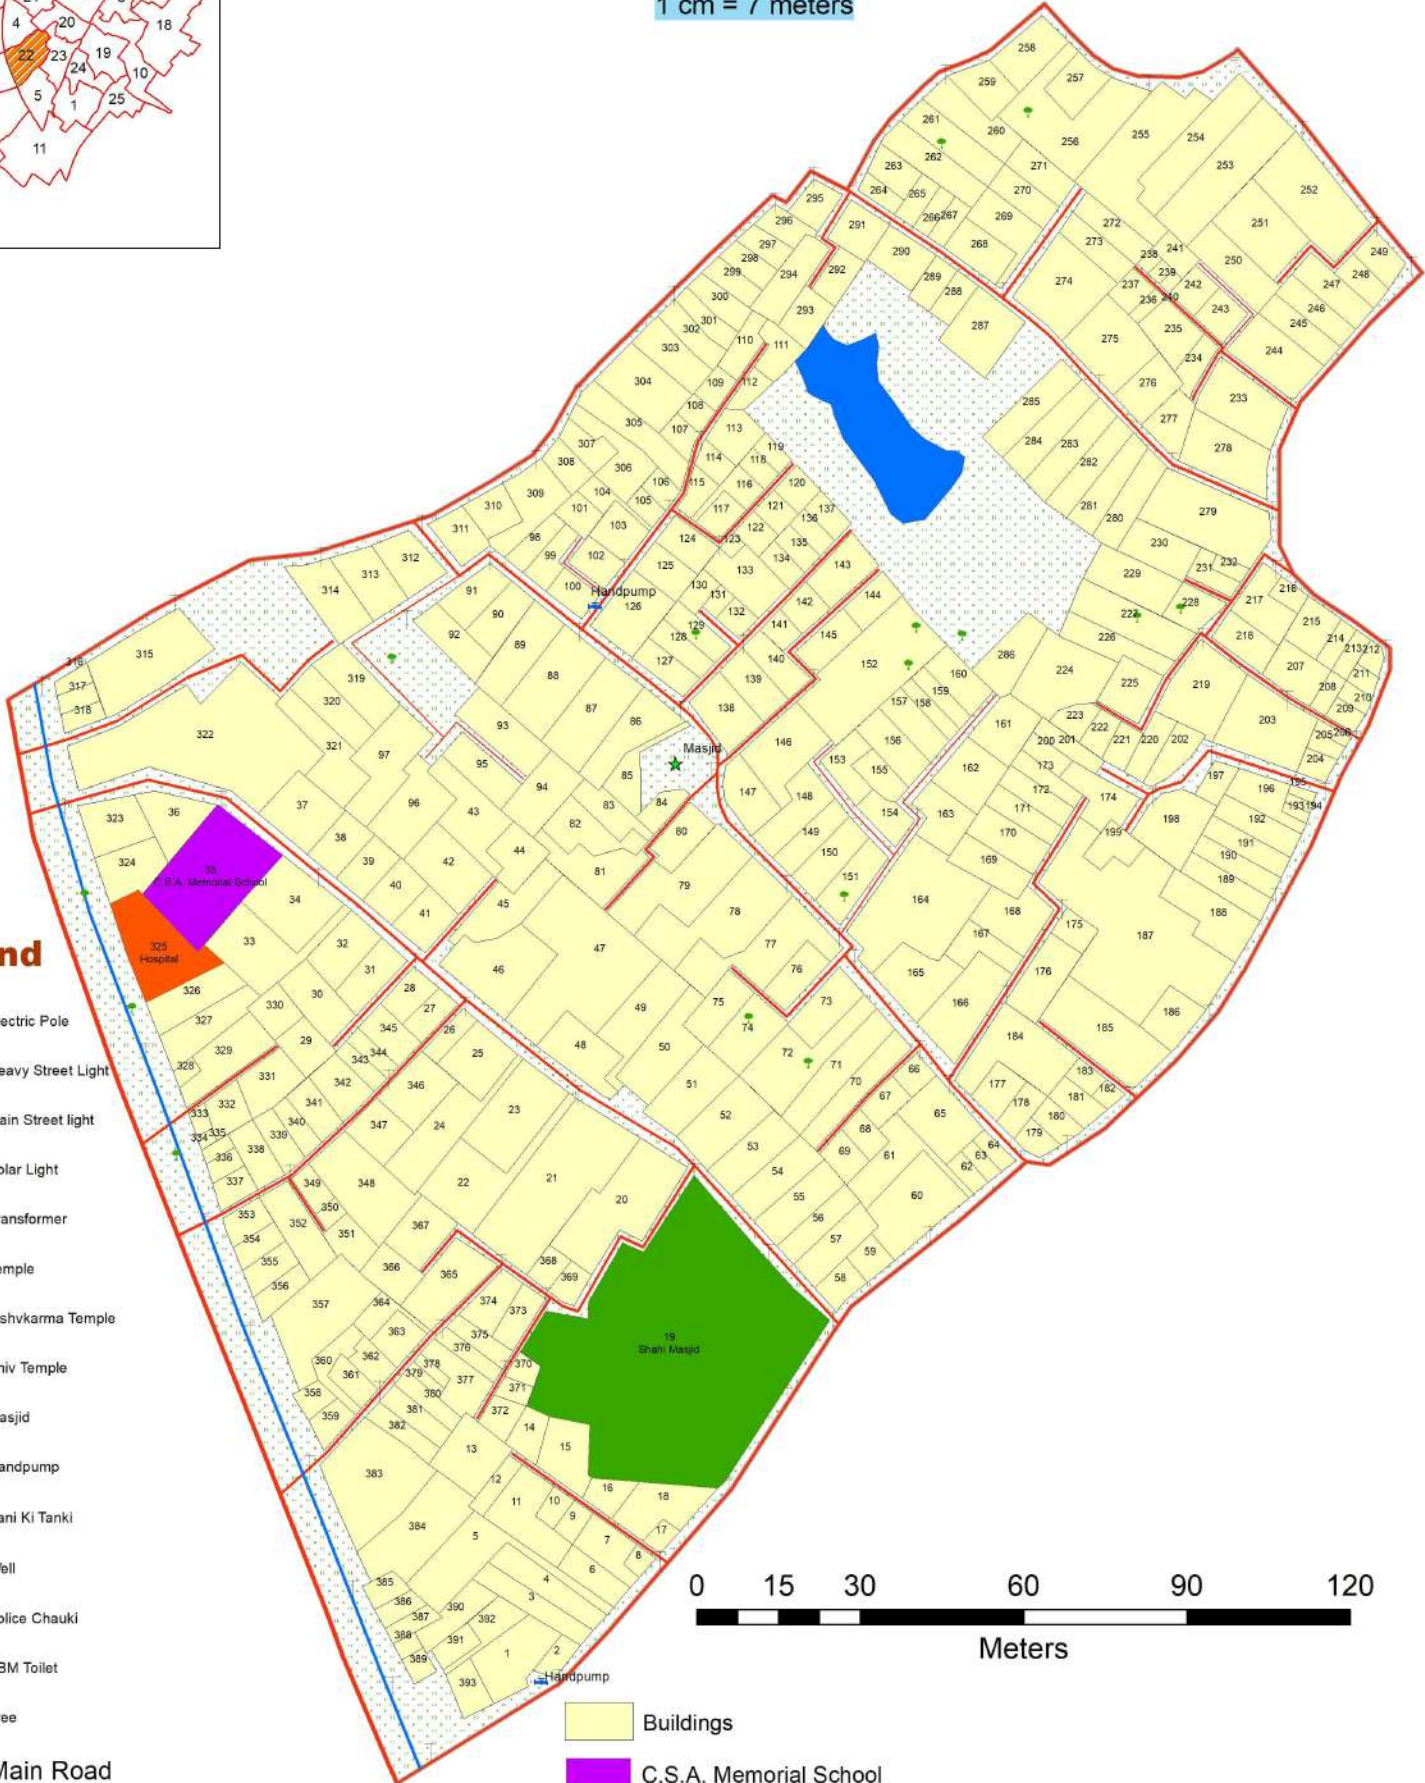

INDEX MAP OF NAGAR PALIKA PARISHAD SEOHARA

Ward No.& Name- 22, Muslim Choudhiyan West

DISTRICT - BIJNOR, U.P.

(2023-24)

1 cm = 7 meters

Legend

-  Electric Pole
-  Heavy Street Light
-  Main Street light
-  Solar Light
-  Transformer
-  Temple
-  Vishvkarma Temple
-  Shiv Temple
-  Masjid
-  Handpump
-  Pani Ki Tanki
-  Well
-  Police Chauki
-  SBM Toilet
-  Tree

-  Main Road
-  City Major Road
-  City Minor Road
-  Drainage Line
-  Ward Boundary

-  Buildings
-  C.S.A. Memorial School
-  Hospital
-  Shahi Masjid
-  Pond
-  Open Area