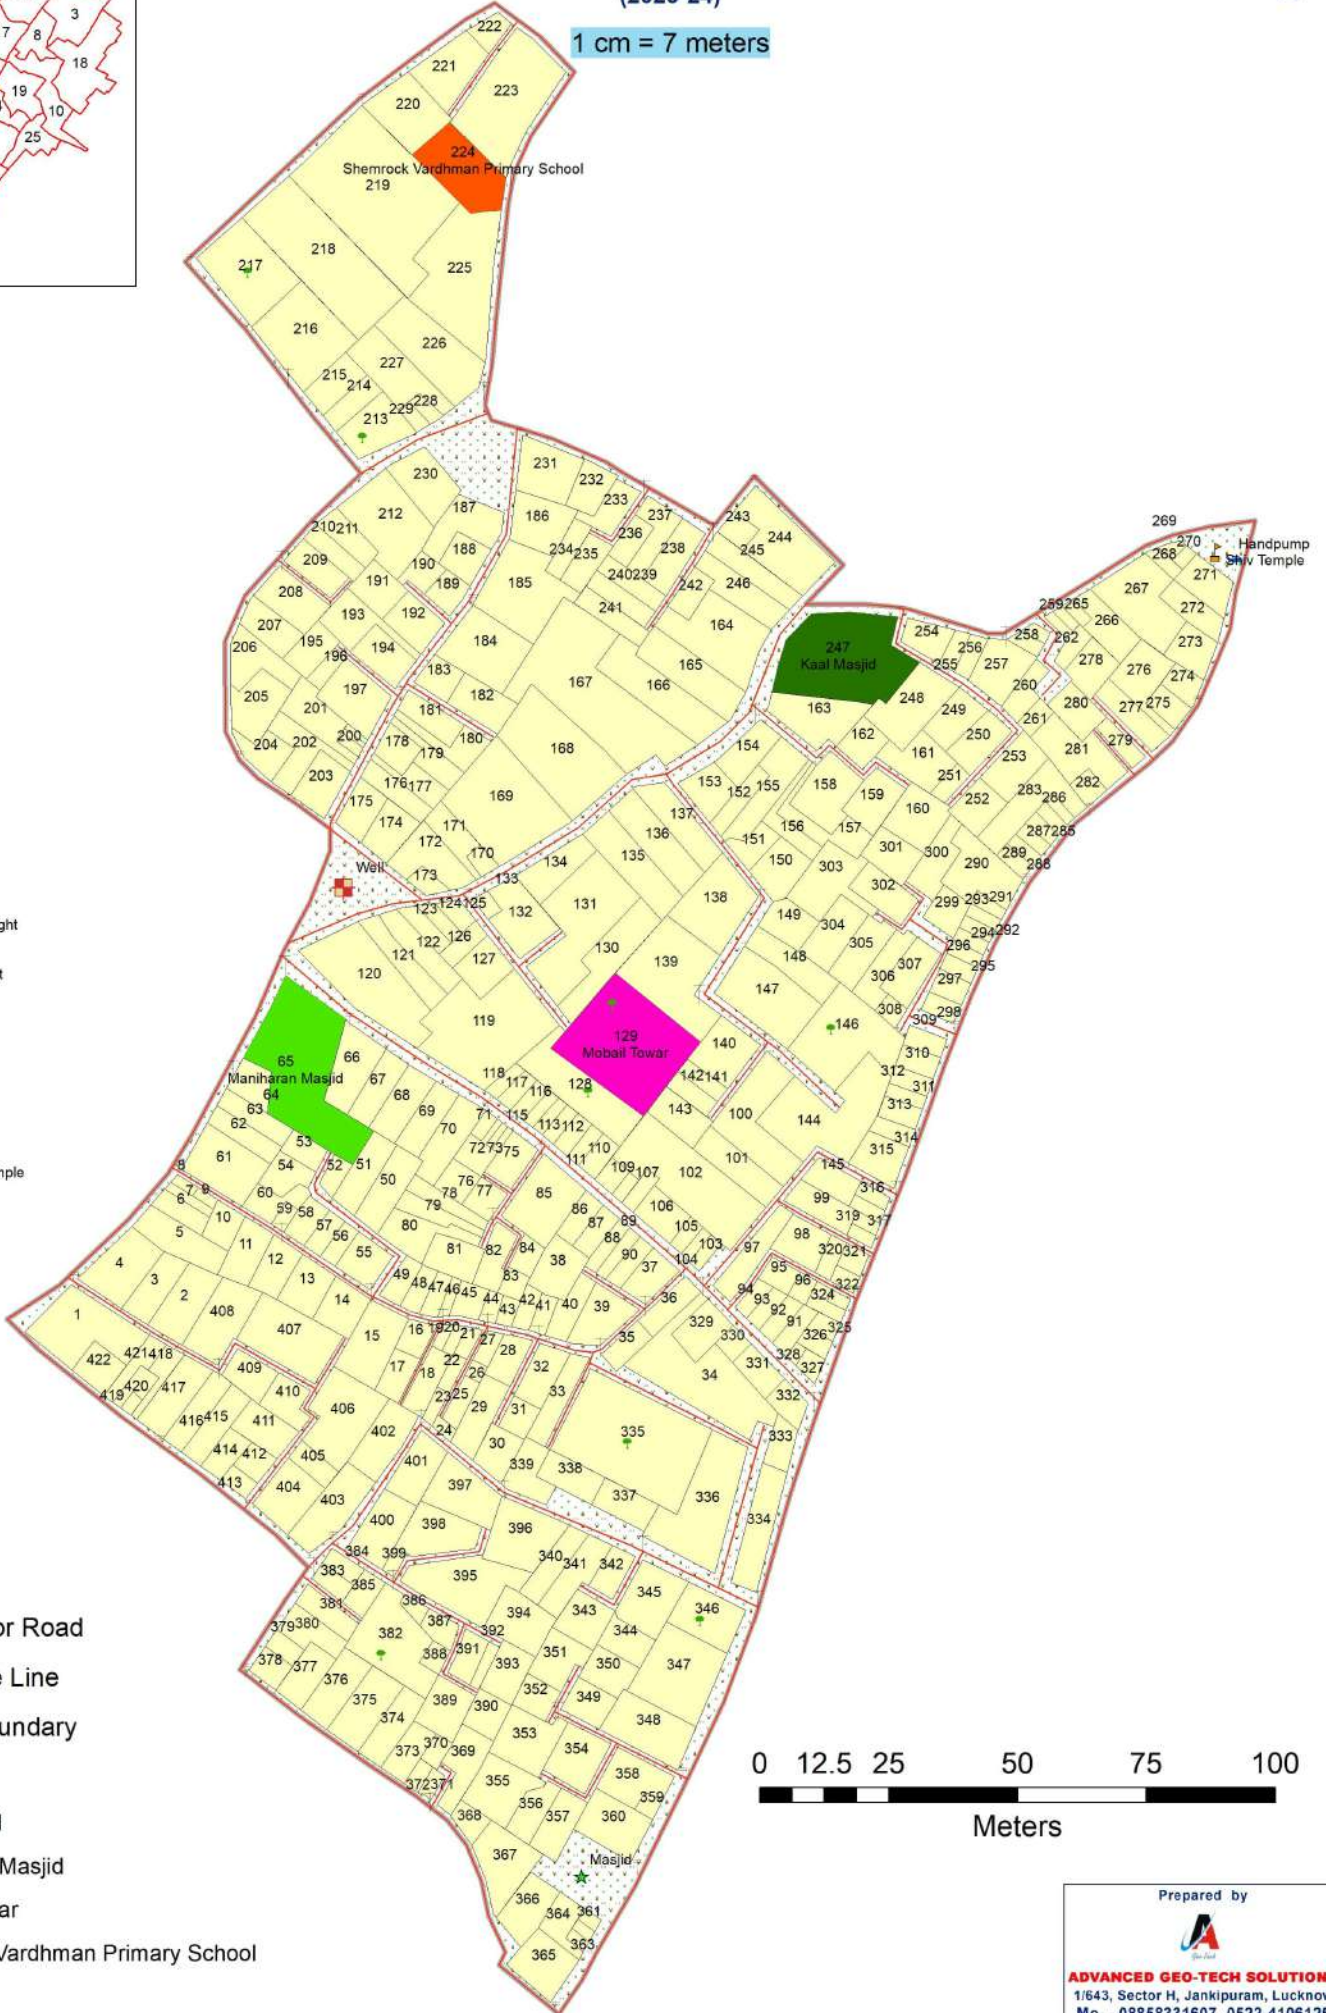

# INDEX MAP OF NAGAR PALIKA PARISHAD SEOHARA

Ward No.& Name- 23, Muslim Choudhiyan Peer Ka Bazar

DISTRICT - BIJNOR, U.P.

(2023-24)

1 cm = 7 meters

## Legend

- Electric Pole
- Heavy Street Light
- Main Street light
- Solar Light
- Transformer
- Temple
- Vishvkarma Temple
- Shiv Temple
- Masjid
- Handpump
- Pani Ki Tanki
- Well
- Police Chauki
- SBM Toilet
- Tree
- City Minor Road
- Drainage Line
- Ward Boundary
- Buildings
- Kaal Masjid
- Maniharan Masjid
- Mobail Towar
- Shemrock Vardhman Primary School
- Open Area