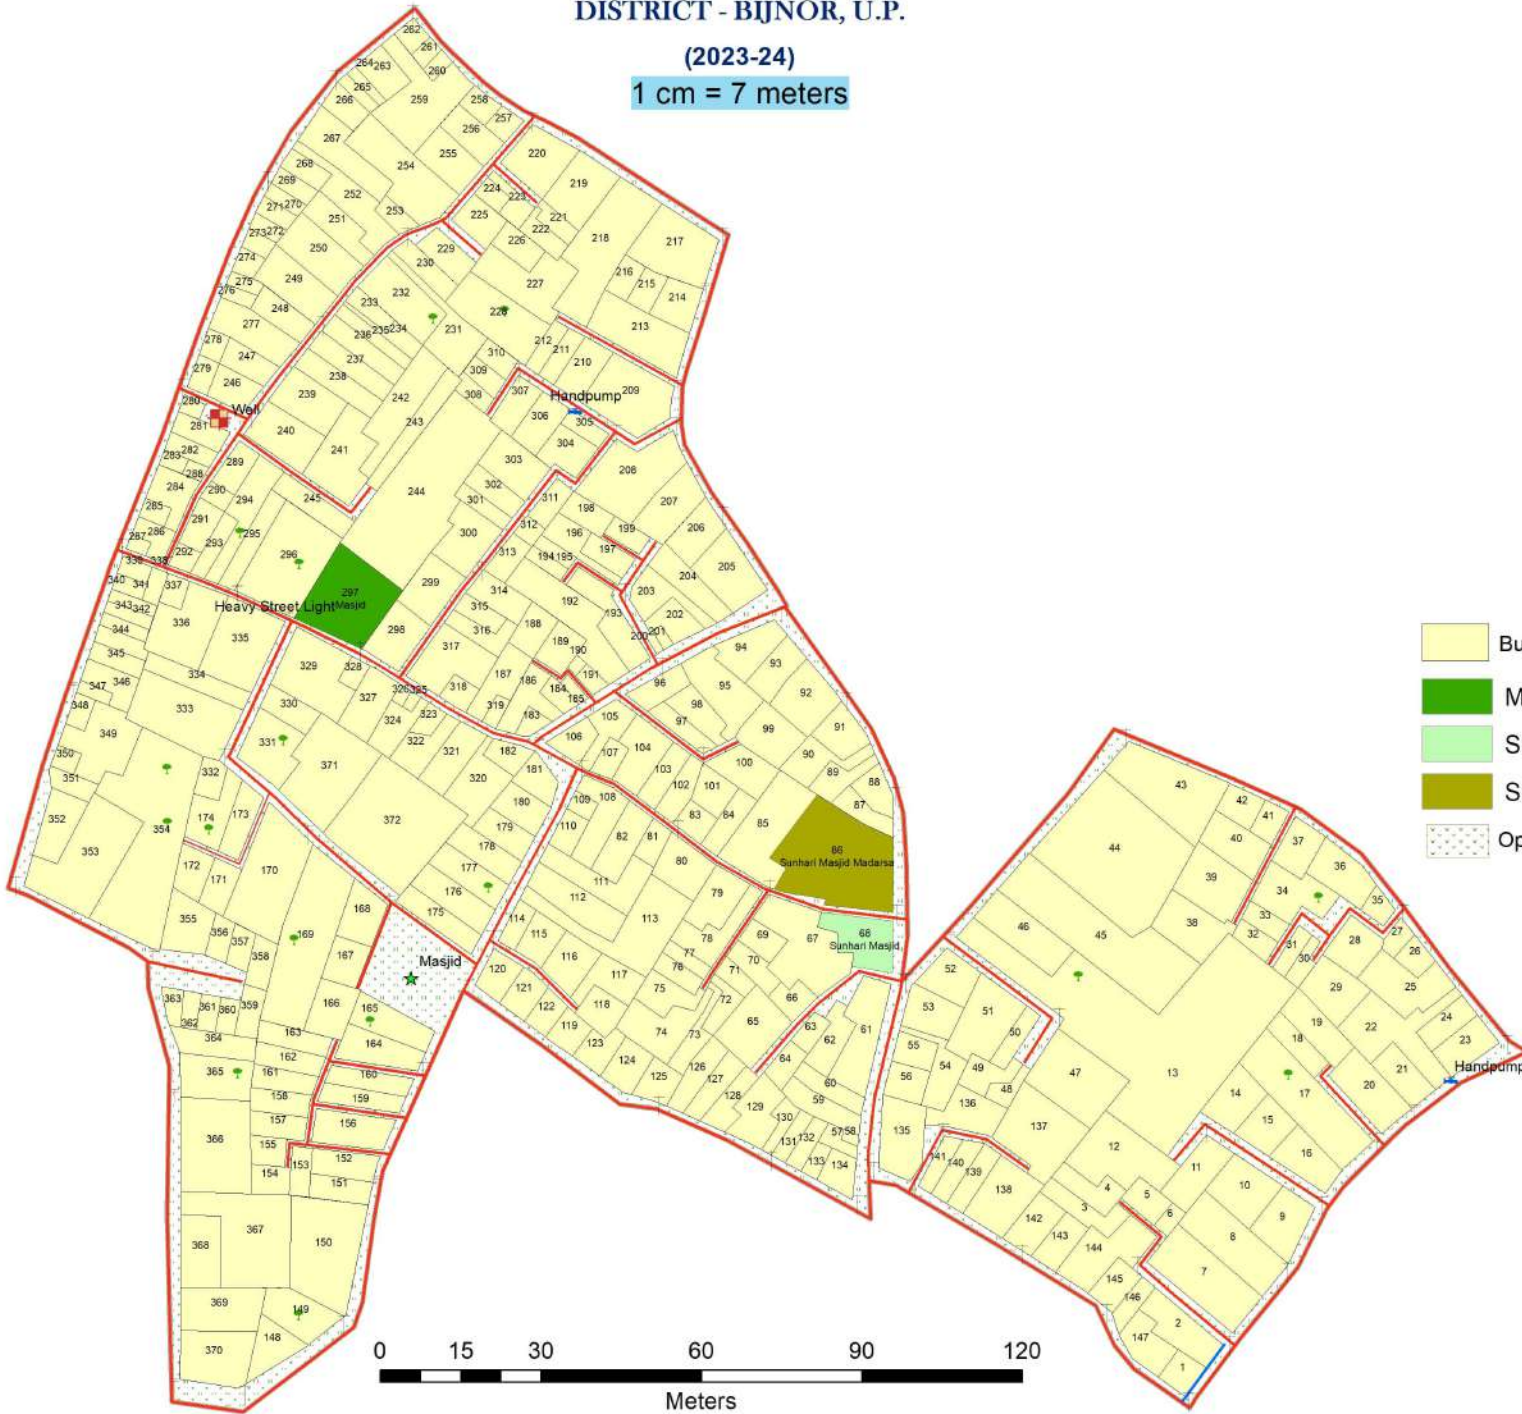

INDEX MAP OF NAGAR PALIKA PARISHAD SEOHARA

Ward No.& Name- 24, Peer Ka Bazar Hindu Choudhiyan

DISTRICT - BIJNOR, U.P.

(2023-24)

1 cm = 7 meters

Legend

-  Electric Pole
-  Heavy Street Light
-  Main Street light
-  Solar Light
-  Transformer
-  Temple
-  Vishvakarma Temple
-  Shiv Temple
-  Masjid
-  Handpump
-  Pani Ki Tanki
-  Well
-  Police Chauki
-  SBM Toilet
-  Tree
-  Main Road
-  City Minor Road
-  Drainage Line
-  Ward Boundary

-  Buildings
-  Masjid
-  Sunhari Masjid
-  Sunhari Masjid Madarsa
-  Open Area

Prepared by

ADVANCED GEO-TECH SOLUTIONS
 1/643, Sector H, Jankipuram, Lucknow
 Mo. - 08858331607, 0522-4106125